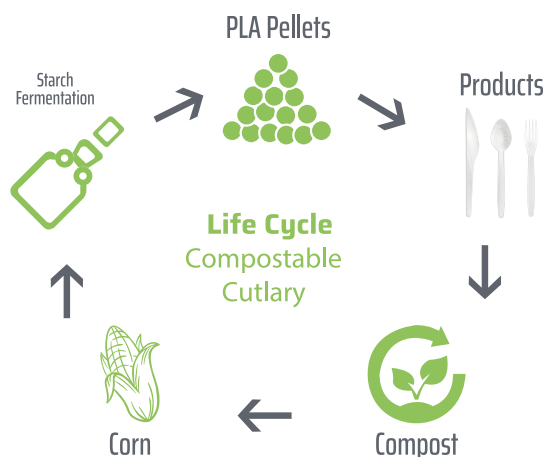

COMPOSTABLE PRODUCTS

Contains No Petroleum
Corn Starch Based

D-CU.K11

Compostable Knife
160mm / w 3,6g
1000 pcs / box
Packaging 20 pack x 50 pcs
Compostable PLA
Natural

D-CU.F11

Compostable Fork
163mm / w 4g
1000 pcs / box
Packaging 20 pack x 50 pcs
Compostable PLA
Natural

D-CU.S11

Compostable Spoon
160mm / w 4,2g
1000 pcs / box
Packaging 20 pack x 50 pcs
Compostable PLA
Natural

D-CU.D11

Compostable Dessert Spoon
125mm / w 1,8g
1000 pcs / box
Packaging 20 pack x 50 pcs
Compostable PLA
Natural

D-SET.1104

Compostable Set 4 pcs.
Fork, Knife, Spoon, Napkin
250 pcs / box
Compostable PLA
Natural

**D-DT.C08**

Pet Cup 8oz/ 250ml
 Ø 95mm / h 80mm / w 6,6g
 1000 pcs / box
 Packaging 20 pack x 50 pcs
 PET
 Clear